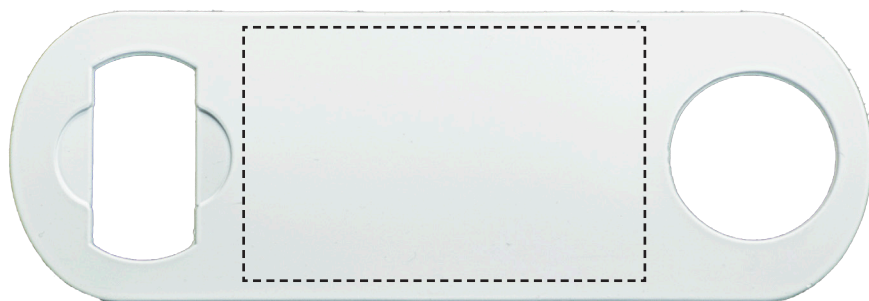

**Pocket Sized Bottle Opener - DCFOM**  
(Shown at 100% Actual Size)

Max Imprint Area: 2" x 1.25"