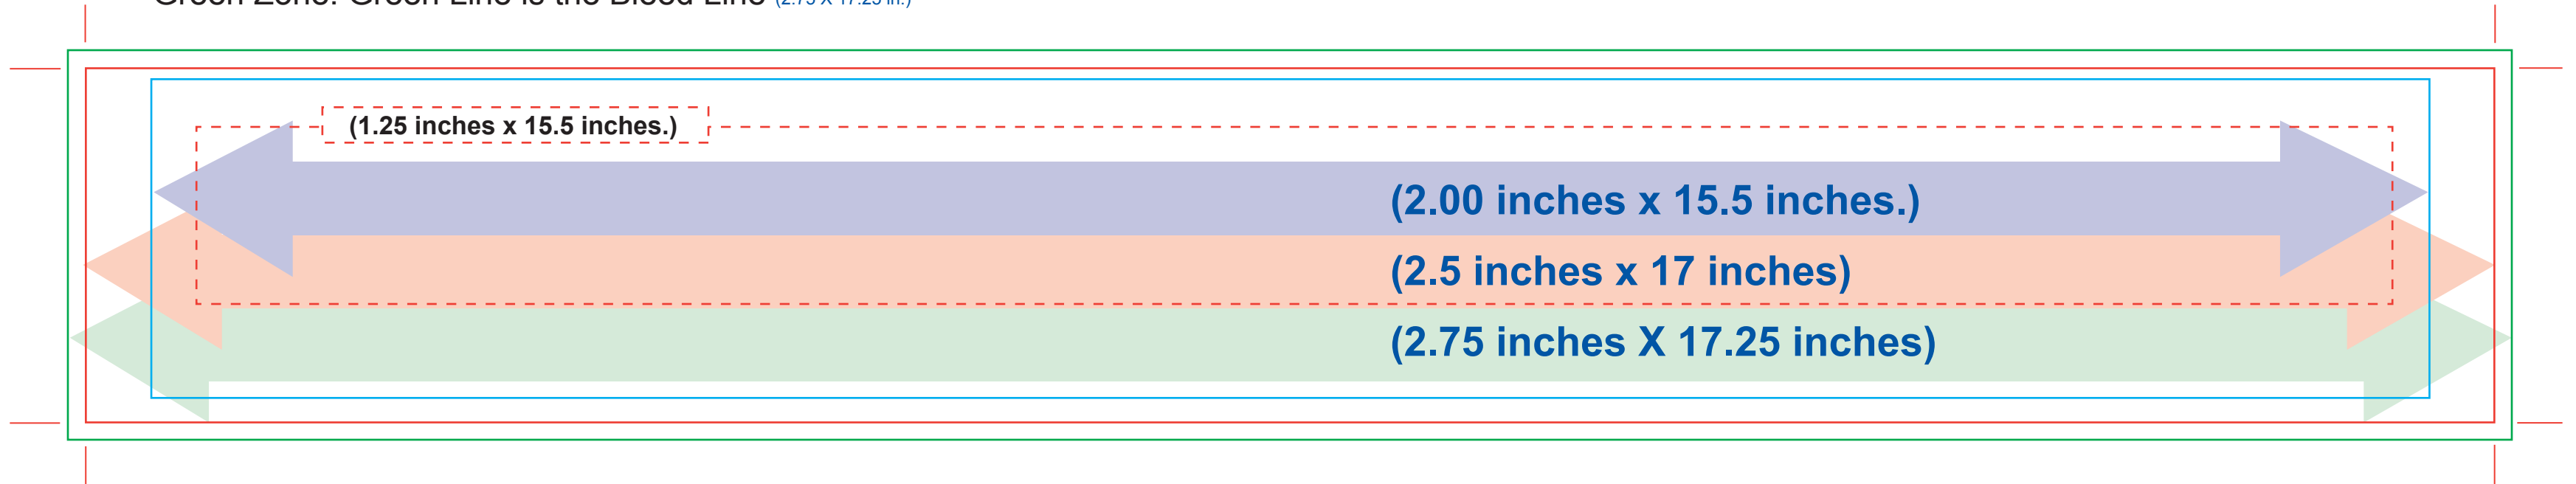

Artwork should be saved as CMYK at 300dpi (dots per inch)

- Blue Zone: Blue Line is the Visual Zone** (2.00 inches x 15.5 inches.) (Viewable Artwork (logos, pictures, etc.) should fall within this zone. Anything outside of this line is at High Risk of not being viewable. Recommended that All Text falls within the Red Dotted line (1.25 inches x 15.5 inches) (Elements touching the Blue Zone on the Left or Right are at Risk of not being viewable.)
- Red Zone: Red Line is the Cut Line** (2.5 inches x 17 inches)
- Green Zone: Green Line is the Bleed Line** (2.75 X 17.25 in.)

Please Remove all Zone Lines before Submitting Artwork
Submitted Artwork should be 2.75 inches x 17.25 inches