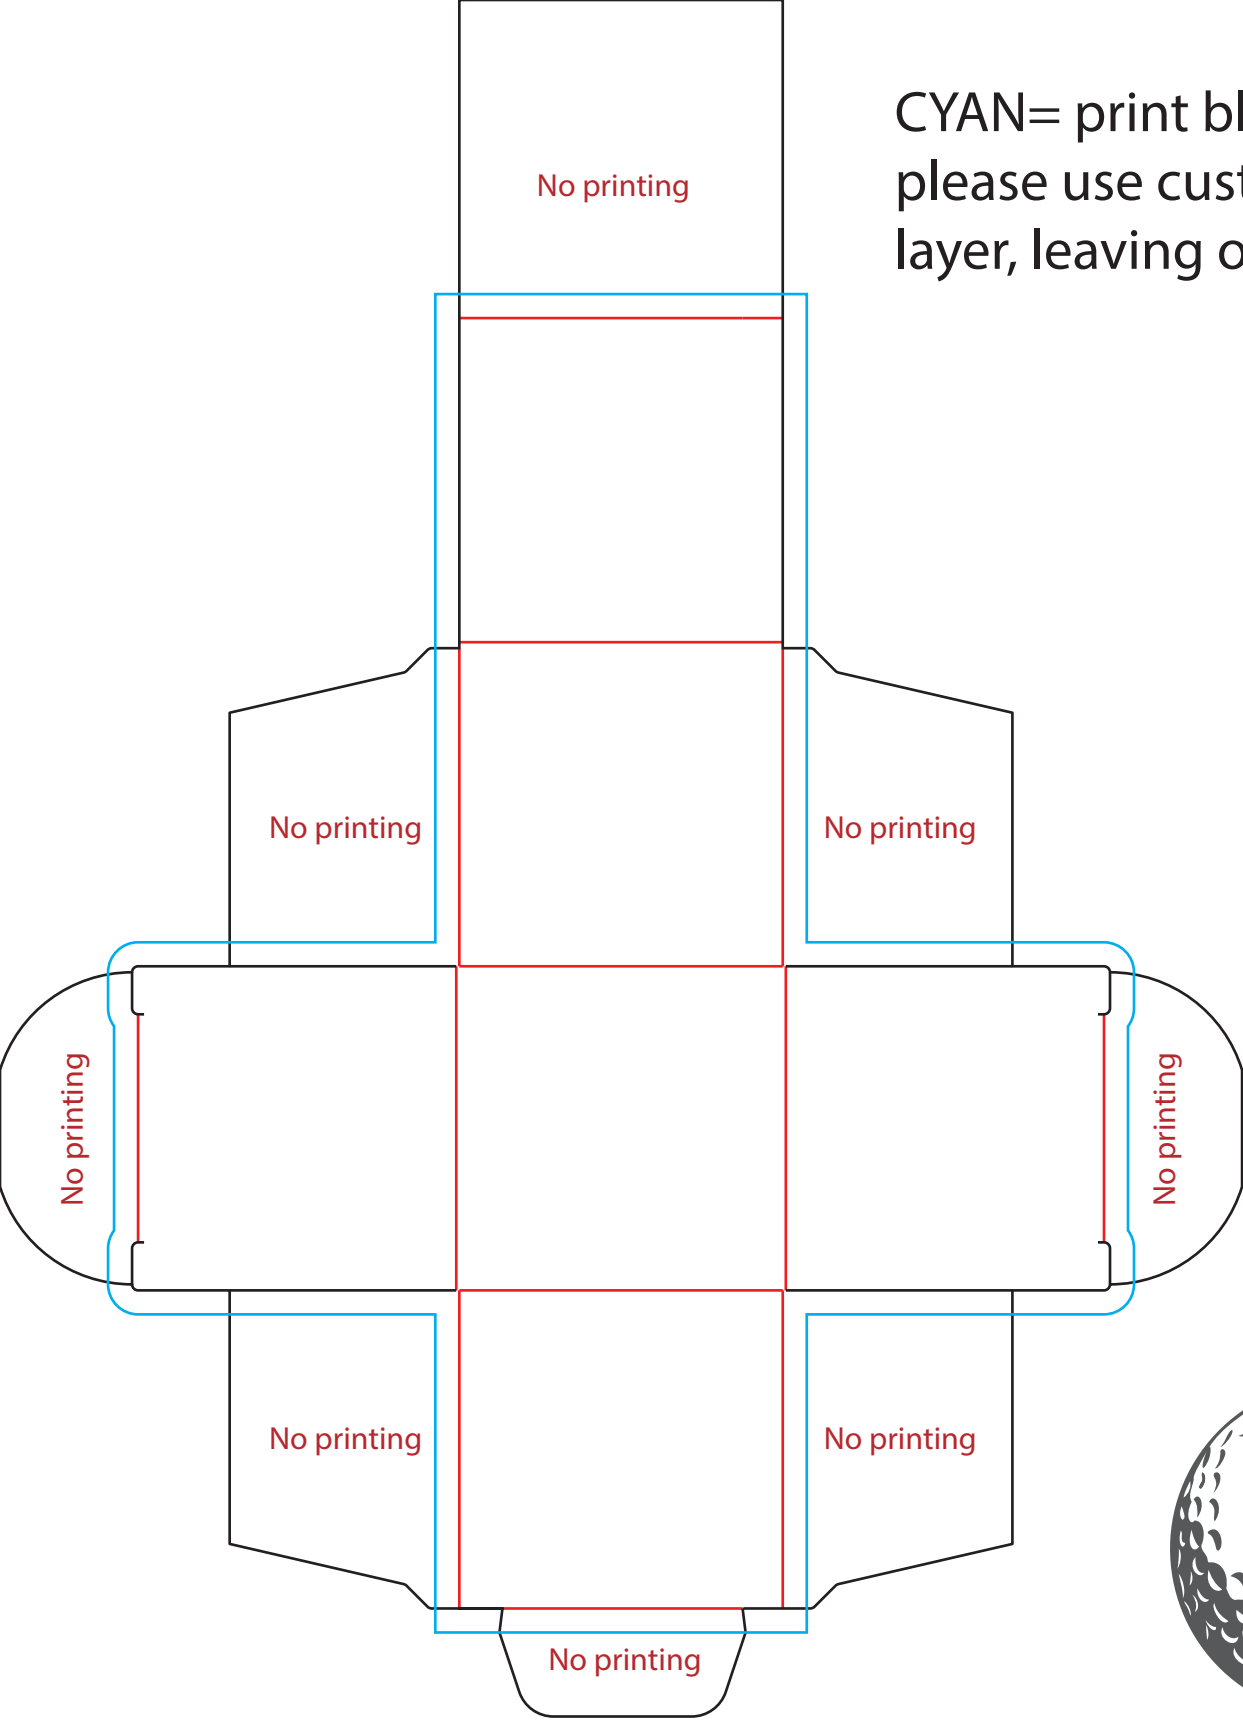

CYAN= print bleed  
please use customer art  
layer, leaving others locked

golf ball  
7/8" diameter