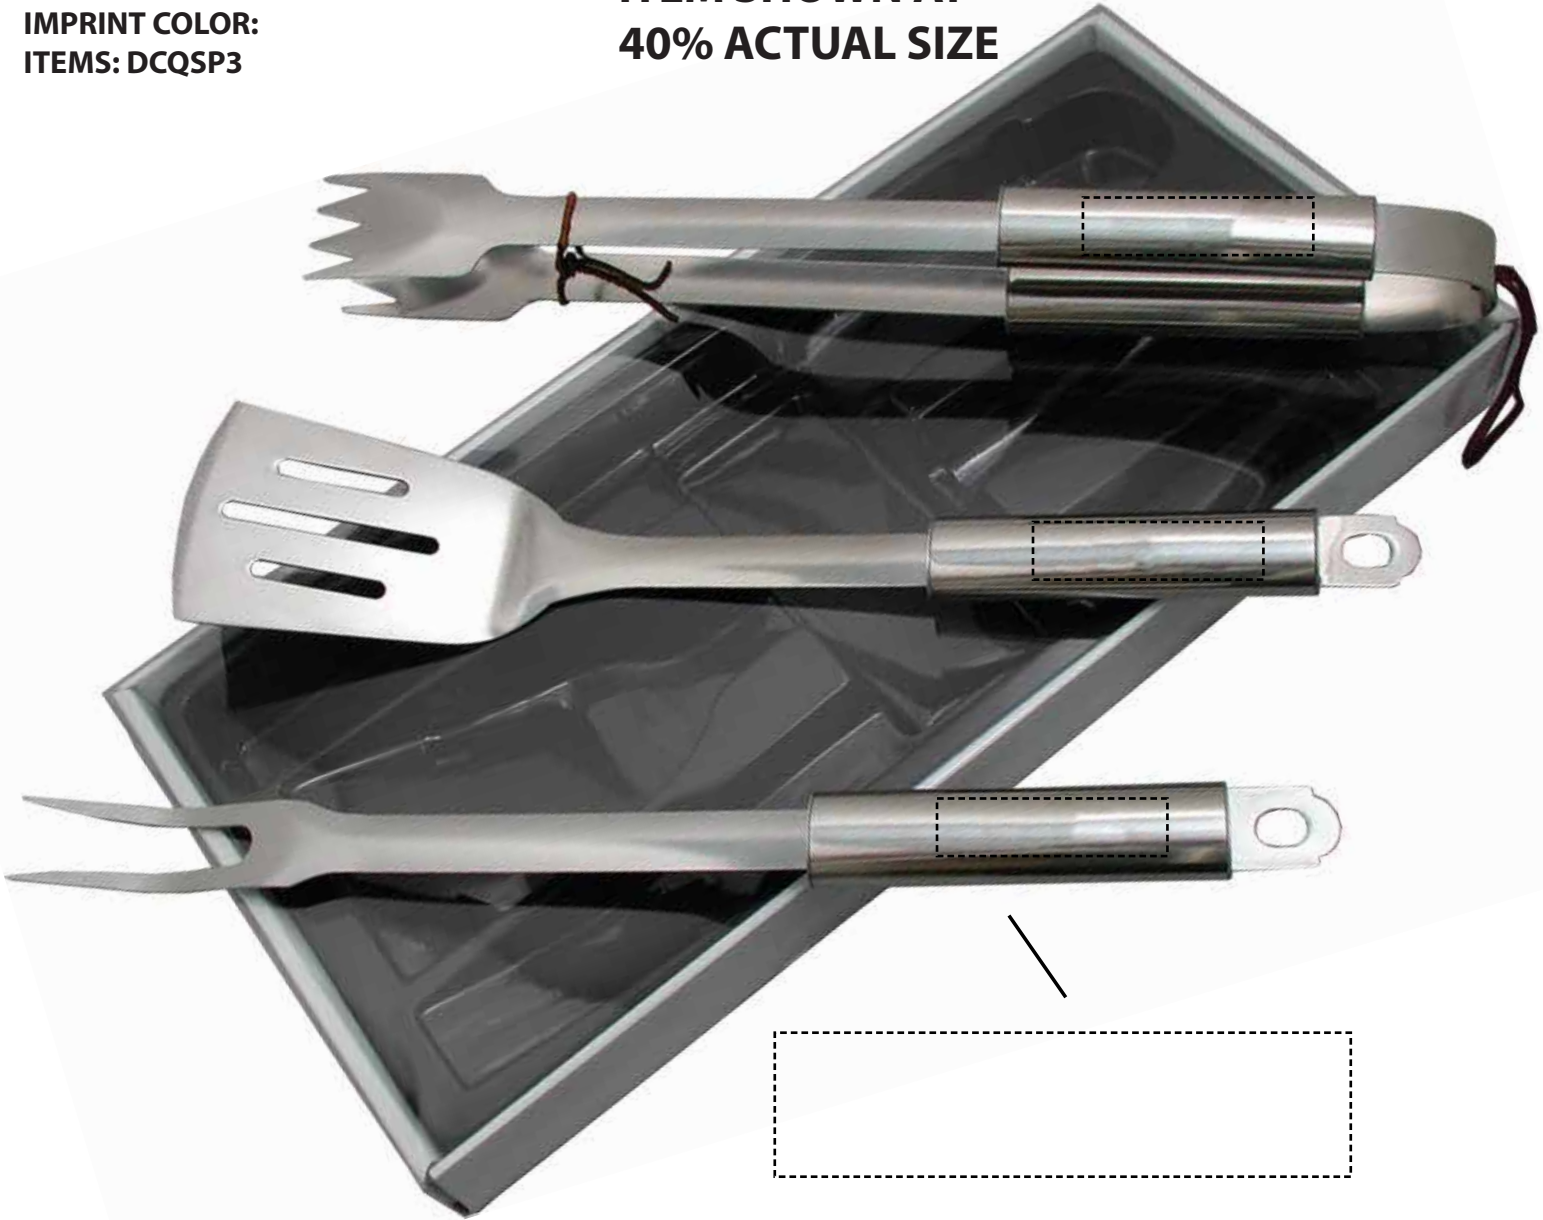

This art proof shows the approximate size and placement of your imprint relative to the size of the item

ORDER#
DATE:
IMPRINT COLOR:
ITEMS: DCQSP3

DCQPS3
ITEM SHOWN AT
40% ACTUAL SIZE

ACTUAL SIZE

DOTTED LINE SHOWS IMPRINT
AREA AND WILL NOT APPEAR
ON YOUR IMPRINTED ITEM