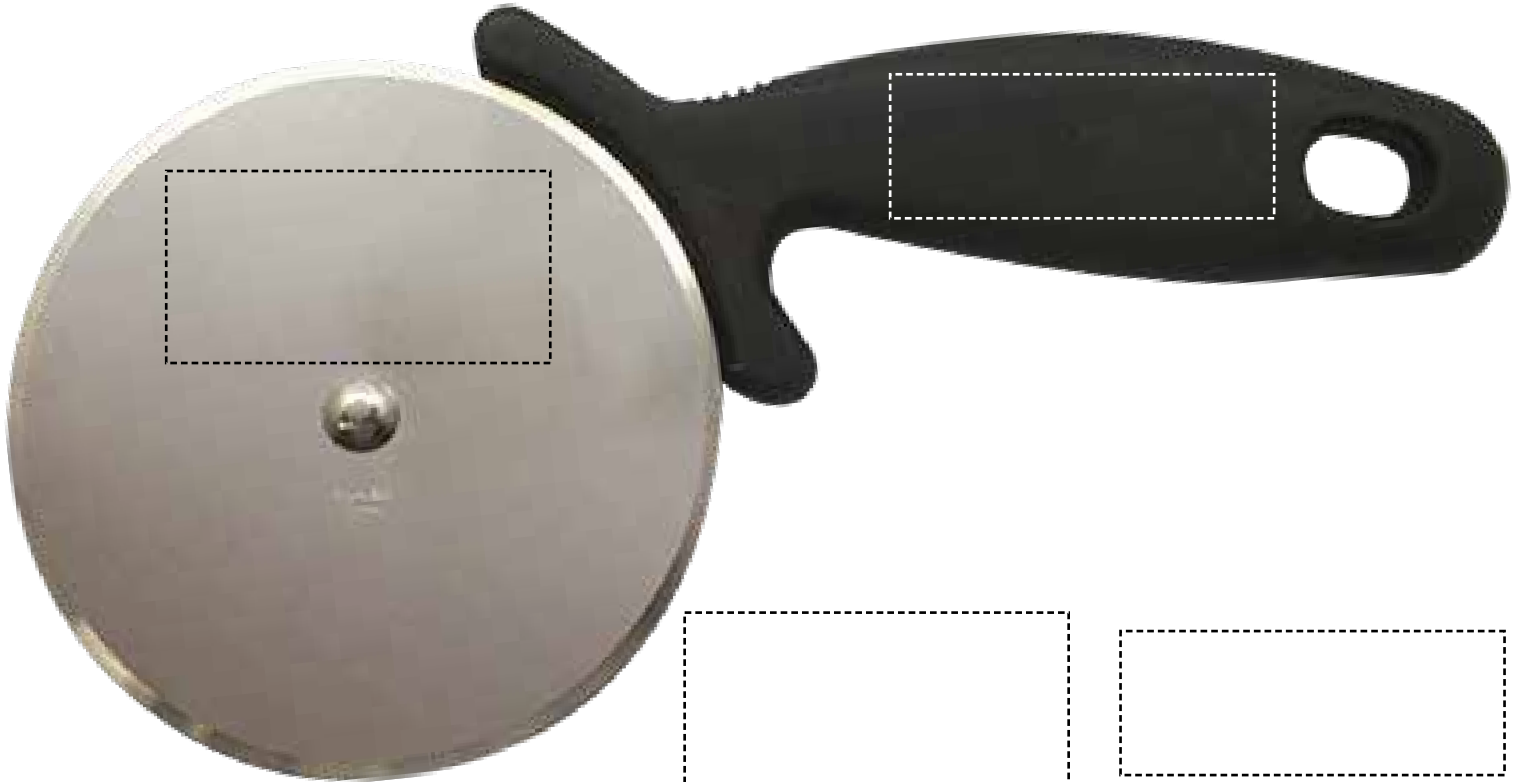

This art proof shows the approximate size and placement of your imprint relative to the size of the item

ORDER#  
DATE:  
IMPRINT COLOR:  
ITEMS: DKMBP

DKMBP  
ITEM SHOWN AT  
100% ACTUAL SIZE

Laser Engraved Imprint Area

Pad Print Imprint Area

ACTUAL SIZE

DOTTED LINE SHOWS IMPRINT AREA AND WILL NOT APPEAR ON YOUR IMPRINTED ITEM