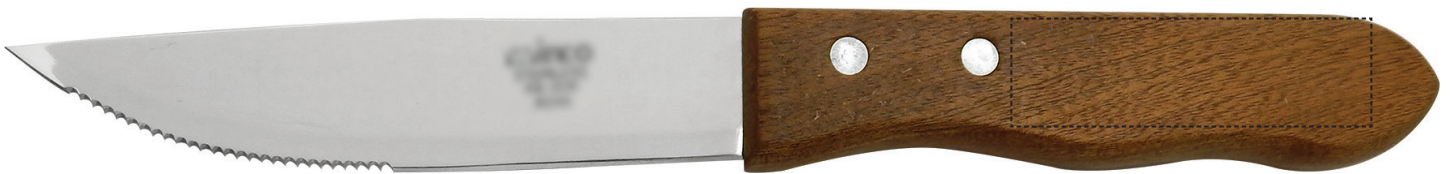

**Jumbo Steak Knife Set DKWK**  
(Shown at 75% Actual Size)

Max Imprint Area: 2 1/2" x 3/4"  
Prints: Black