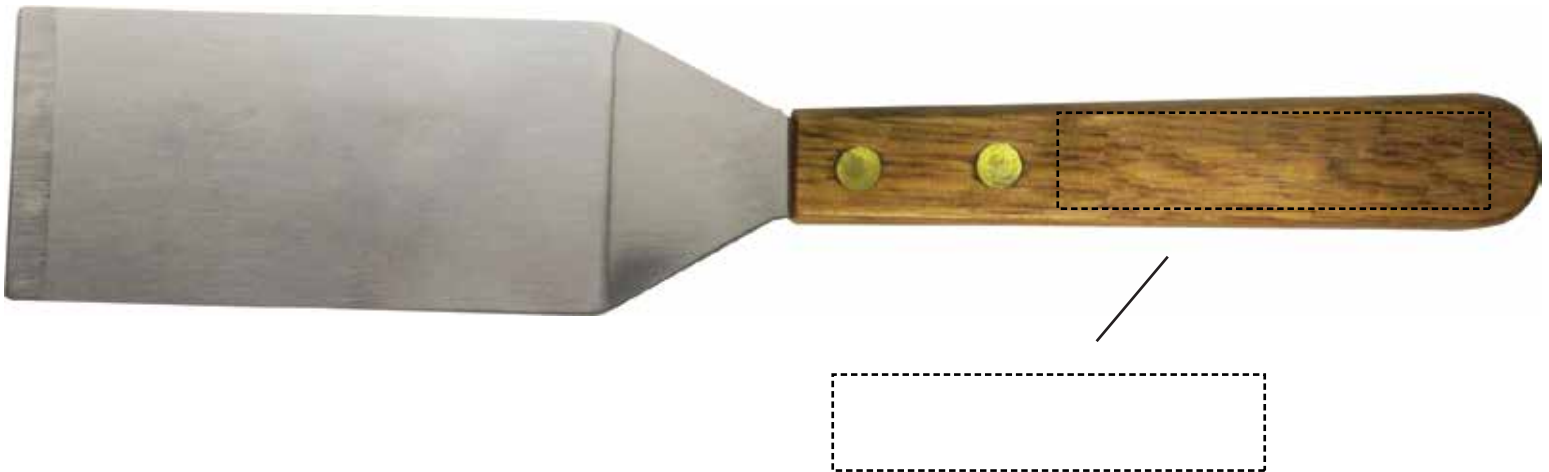

This art proof shows the approximate size and placement of your imprint relative to the size of the item

ORDER#

DATE:

IMPRINT COLOR:

ITEMS: DKWS

DKWS
ITEM SHOWN AT
100% ACTUAL SIZE

*** We recommend a white or black imprint on this item as the color of the handle varies due to the nature of the wood used to create this product.

ACTUAL SIZE

DOTTED LINE SHOWS IMPRINT
AREA AND WILL NOT APPEAR
ON YOUR IMPRINTED ITEM