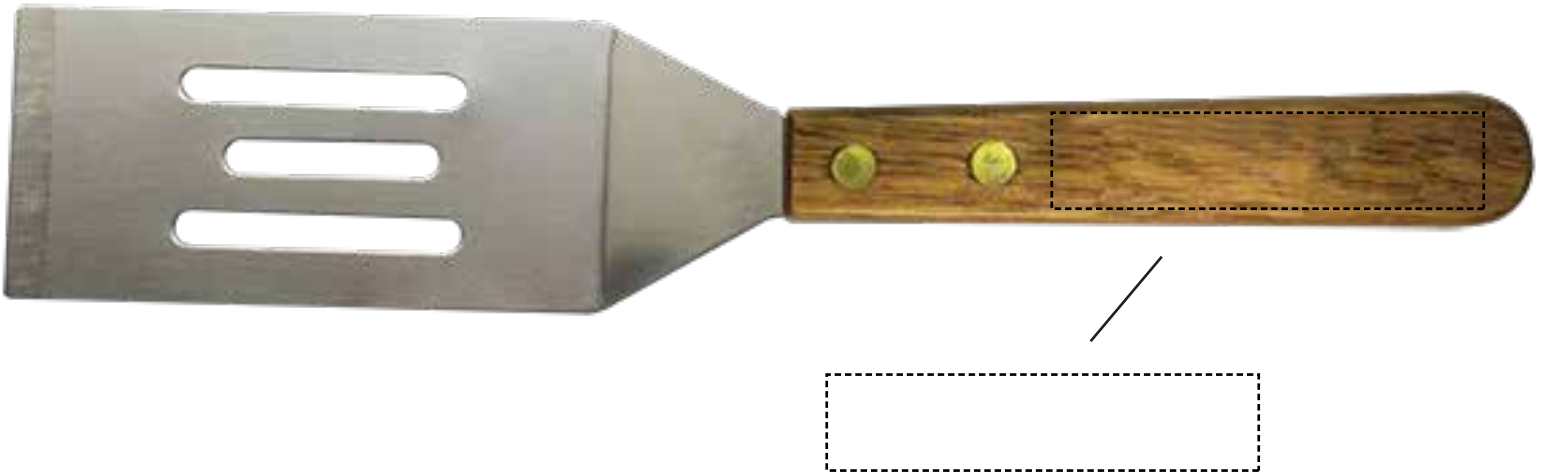

This art proof shows the approximate size and placement of your imprint relative to the size of the item

ORDER#

DATE:

IMPRINT COLOR:

ITEMS: DKWSS

DKWSS
ITEM SHOWN AT
100% ACTUAL SIZE

***** We recommend a white or black imprint on this item as the color of the handle varies due to the nature of the wood used to create this product.**

ACTUAL SIZE

DOTTED LINE SHOWS IMPRINT AREA AND WILL NOT APPEAR ON YOUR IMPRINTED ITEM